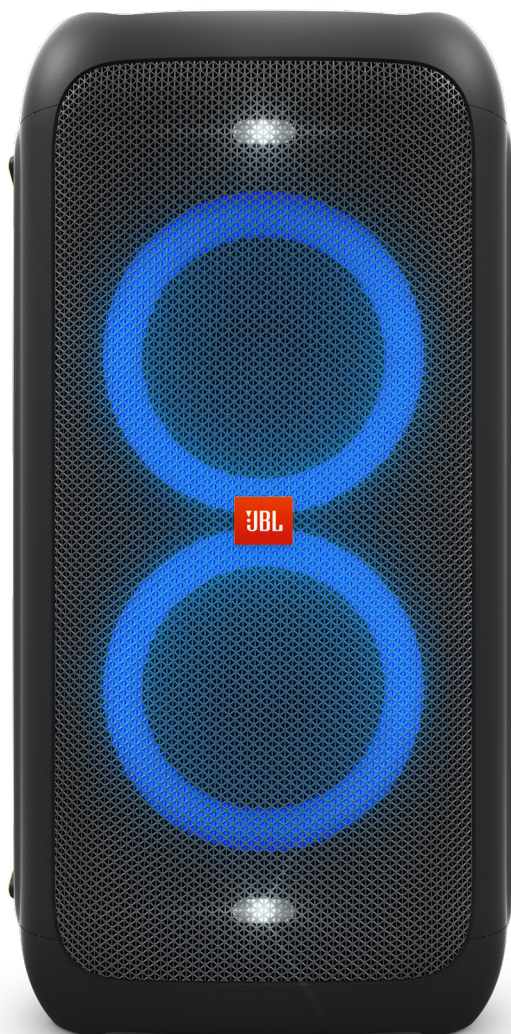

PARTYBOX 100

Powerful portable Bluetooth party speaker with dynamic light show

Be Loud, Be Proud, Be Ready To Party!

Bring the party with the portable power of JBL PartyBox 100. Ignite the night. Pick the perfect light show or let the music choose the mood. Mix it up. Pop in a playlist from your USB stick or stream from a Bluetooth®-compatible device. Rock out on the fly with mic and guitar inputs. Find your sweet spot. Mount your speaker on a pole and immerse the room in dynamic JBL sound. Go all night with up to 12 hours of battery life. Plug your speaker into the wall to keep the tunes flowing.

Features

- ▶ Power to the party
- ▶ Light up your party
- ▶ A battery that just won't quit
- ▶ Plug in and play
- ▶ Stream seamlessly with Bluetooth®
- ▶ Playlists made easy
- ▶ Amplify your audio
- ▶ Put your speaker on a pedestal

PARTYBOX 100

Powerful portable Bluetooth party speaker with dynamic light show

Features and Benefits

Power to the party

Kick out the hottest jams in town. JBL PartyBox 100 thumps out 160 Watts of that pounding JBL signature sound. Start the party whenever and wherever you need.

Light up your party

Boost your party with an epic light show. Choose from several RGB LED light patterns or let the colors groove to the music for a next-level audio-visual party.

A battery that just won't quit